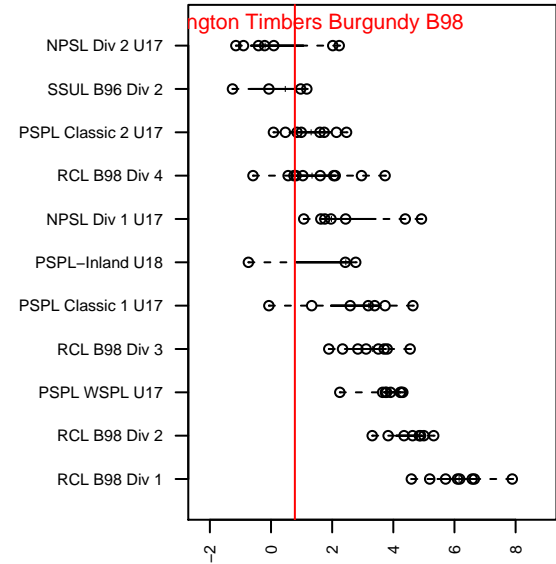

**attack and defense rating
relative to others at age
and all opponents in last 13 months**