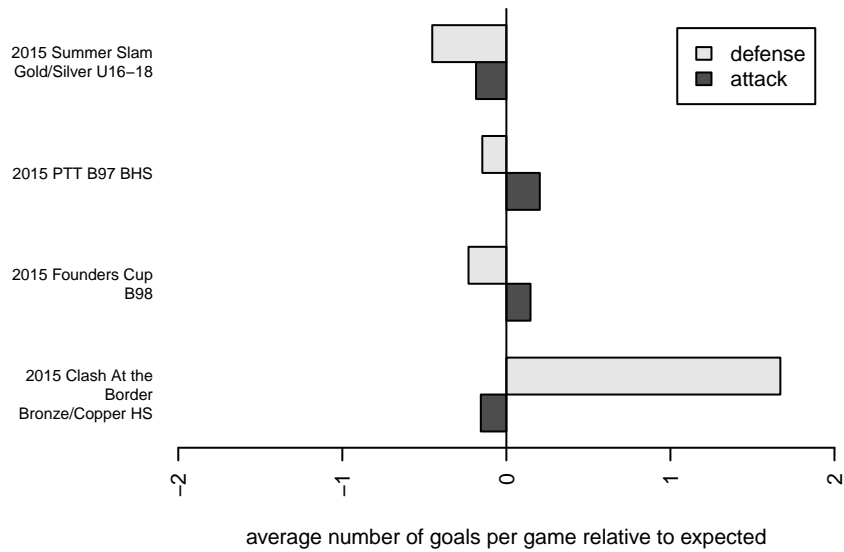

Performance relative to 13 month average