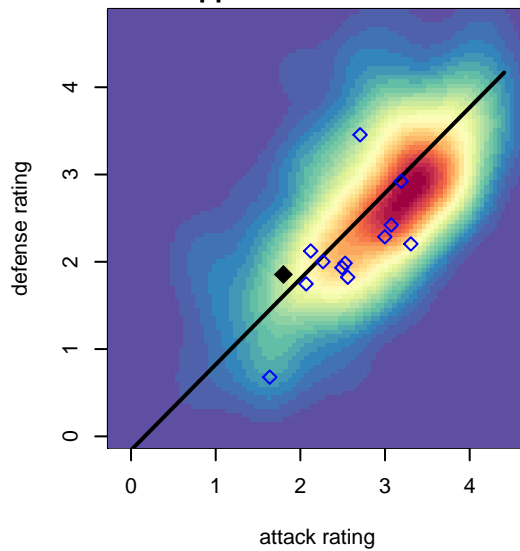

**attack and defense rating
relative to others at age
and all opponents in last 13 months**